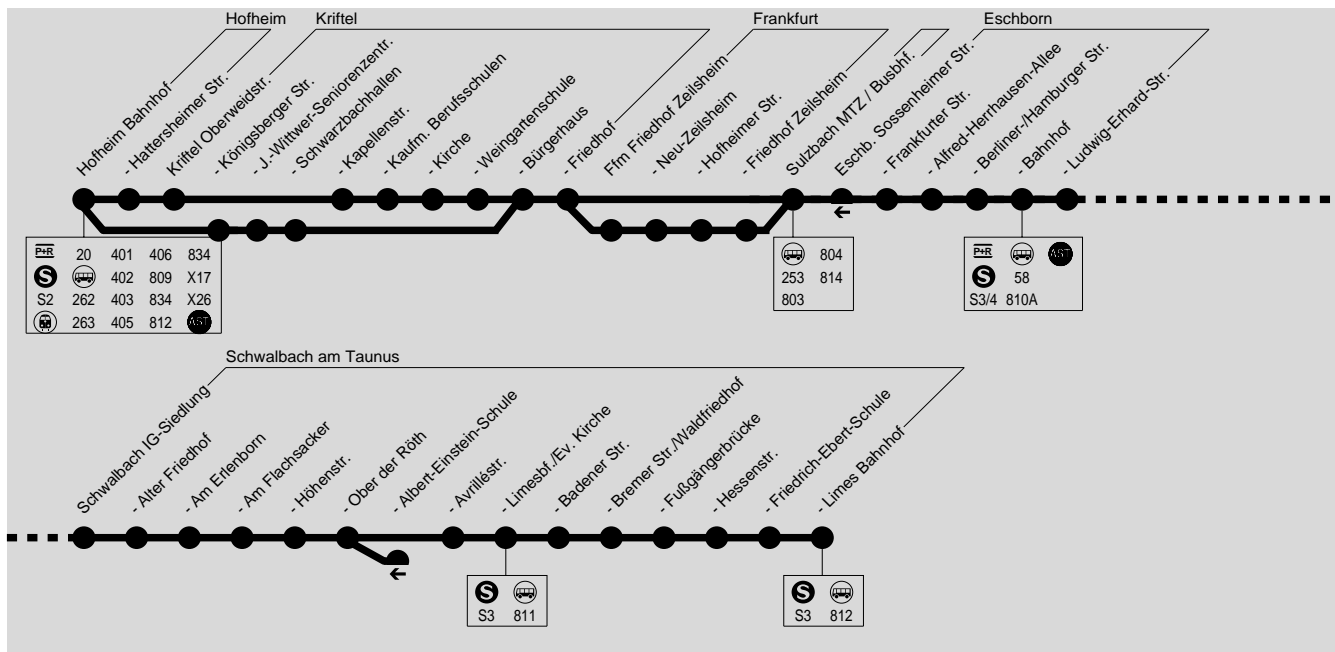

## Hofheim Bahnhof → Kritfeld → Sulzbach MTZ → Eschborn → Schwalbach/Limes Bahnhof

DB Regio Bus Mitte GmbH, Niederlassung Südhessen, Zimmermühlenweg 25, 61440 Oberursel, Tel.: (06171) 2063629

Montag - Freitag

Am 24.12. und 31.12. Verkehr wie Samstag

Table with 18 columns (times) and 45 rows (locations). Includes wheelchair icons and vehicle type restrictions.

Montag - Freitag

Table with 18 columns (times) and 45 rows (locations). Includes wheelchair icons and vehicle type restrictions.